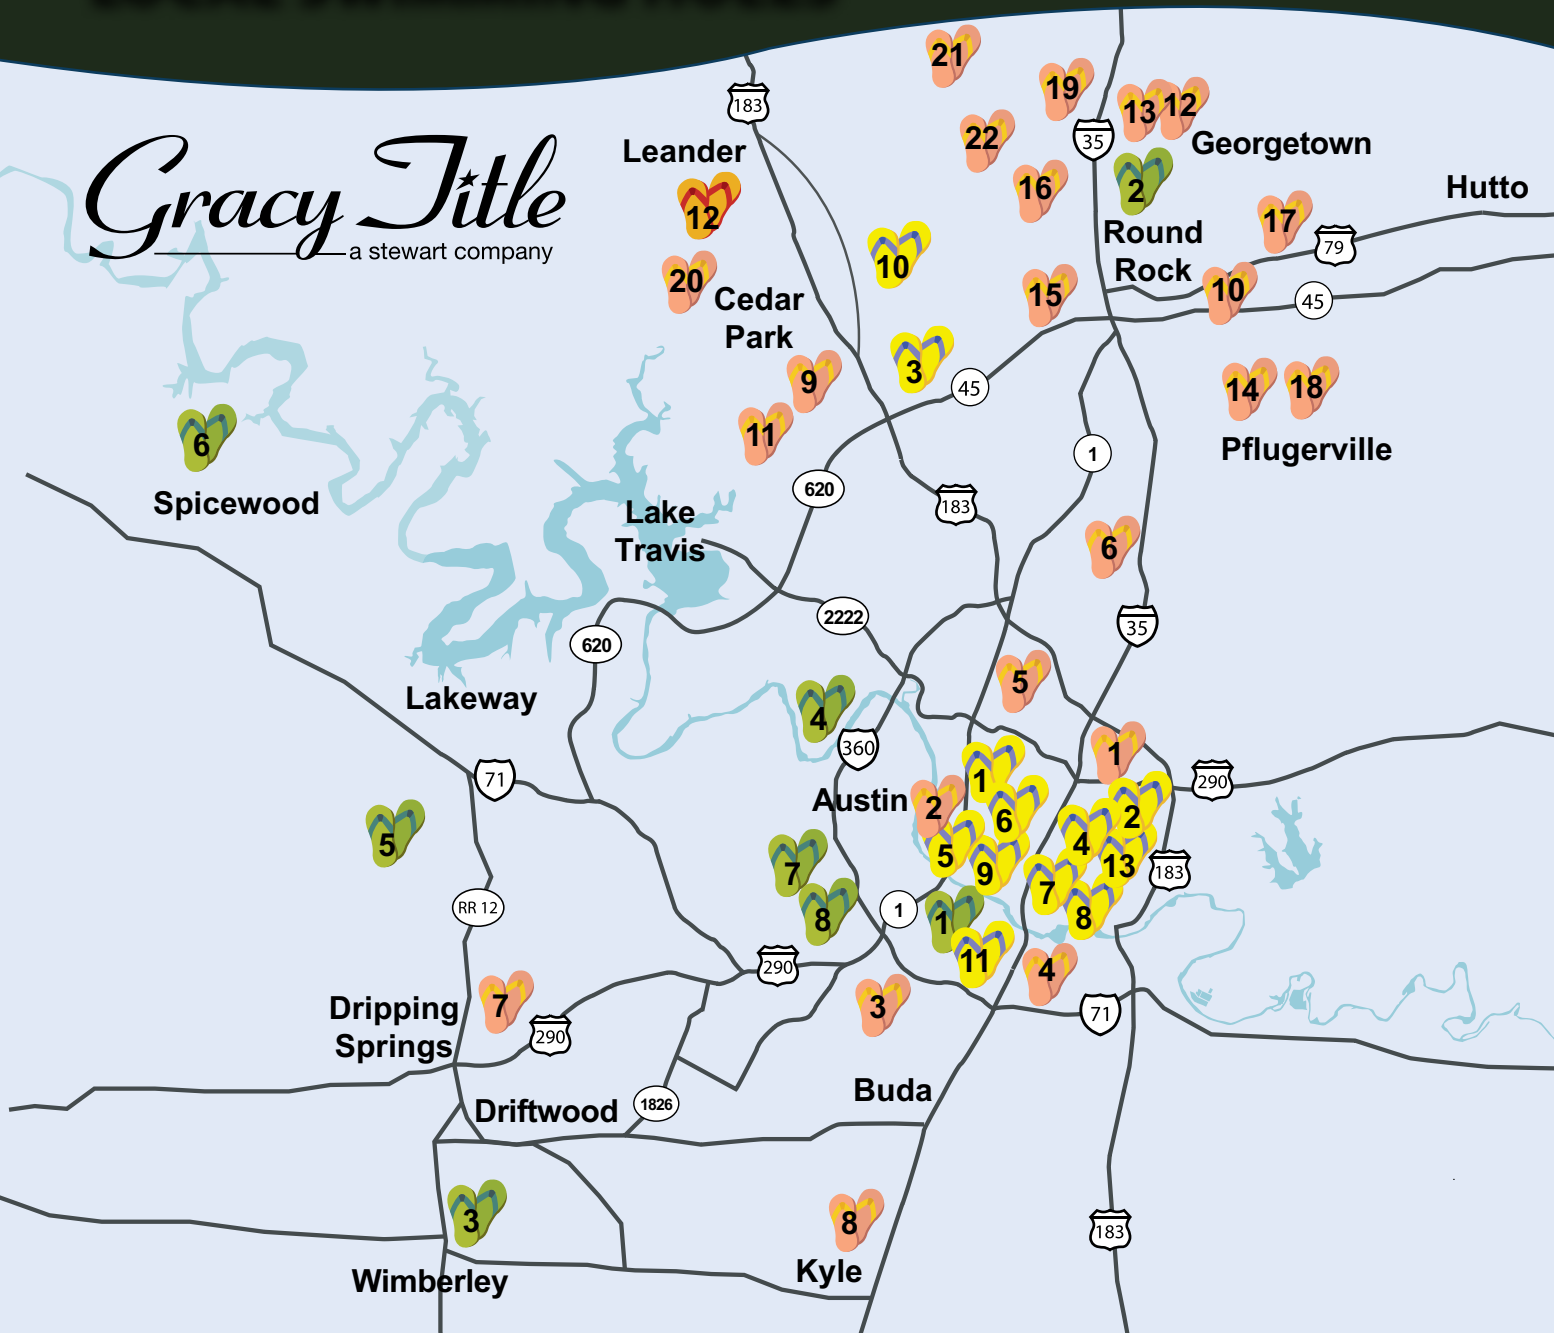

LOCAL SWIMMING HOLES

Gracy Title
— a Stewart company

Travis County Pools

1	Bartholomew 928.0014	Bartholomew Park 1800 E. 51st. St, Austin, 78723
2	Deep Eddy 472.8546	Zilker Park 401 Deep Eddy Dr, Austin, 78703
3	Garrison 442.4048	Garrison Park 6001 Manchaca Rd, Austin, 78745
4	Mabel Davis 441.5247	Mable Davis Park 3427 Parker Ln, Austin, 78741
5	Northwest 453.0194	Beverly S. Sheffield Park 7000 Ardath, Austin, 78757
6	Walnut Creek 834.0824	Walnut Creek Park 12138 N. Lamar, Austin, 78758

If it's a less chlorinated swim that you seek, try out these more natural swimming areas. Central Texas is full of natural springs, lakes, and creeks to splash in. Listed below are our top six natural swimming spots.

1	Barton Springs Natural Pool 2101 Barton Springs Rd, Austin, 78704 476.9044 www.ci.austin.tx.us/parks/bartonsprings.htm
2	Blue Hole W. Second St. and Rock St, Georgetown 930.3595 http://parks.georgetown.org/blue-hole
3	Blue Hole 333 Blue Hole Ln, Wimberley, 78676 847.0025 www.friendsofbluehole.org
4	Emma Long Metropolitan Park 1600 City Park Rd, Austin, 78730 346.1831 www.ci.austin.tx.us/parks/emmalong.htm
5	Hamilton Pool 30 miles west of Austin on FM 3238 in Hamilton Preserve 264.2740 www.co.travis.tx.us/tnr/parks/hamilton_pool.asp
6	Krause Springs 404 Krause Springs Rd, Spicewood, 78669 693.4181 www.krausesprings.net
7	Sculpture Falls on Barton Creek S. Mopac Expressway and Loop-360, Austin, 78704
8	Twin Falls on Barton Creek S. Mopac Expressway and Loop-360, Austin, 78704 Located about half a mile upstream of the Mopac bridge